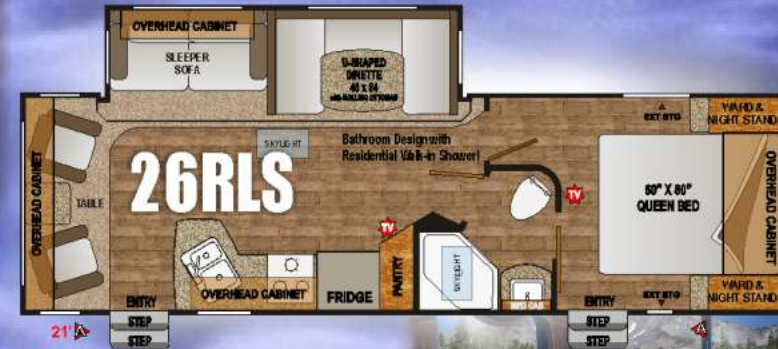

New Floorplan

OUTDOORS RV MANUFACTURING