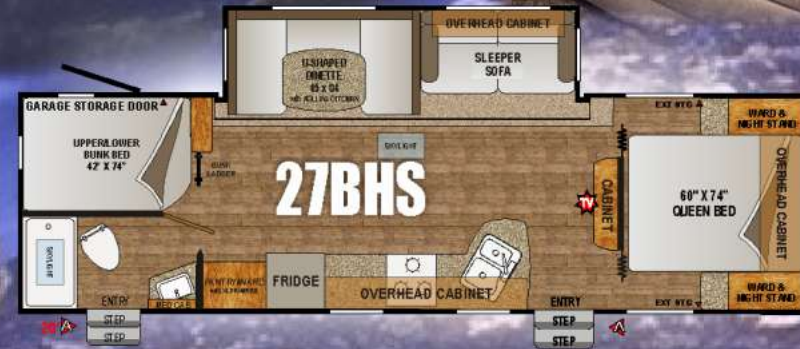

New Floorplan