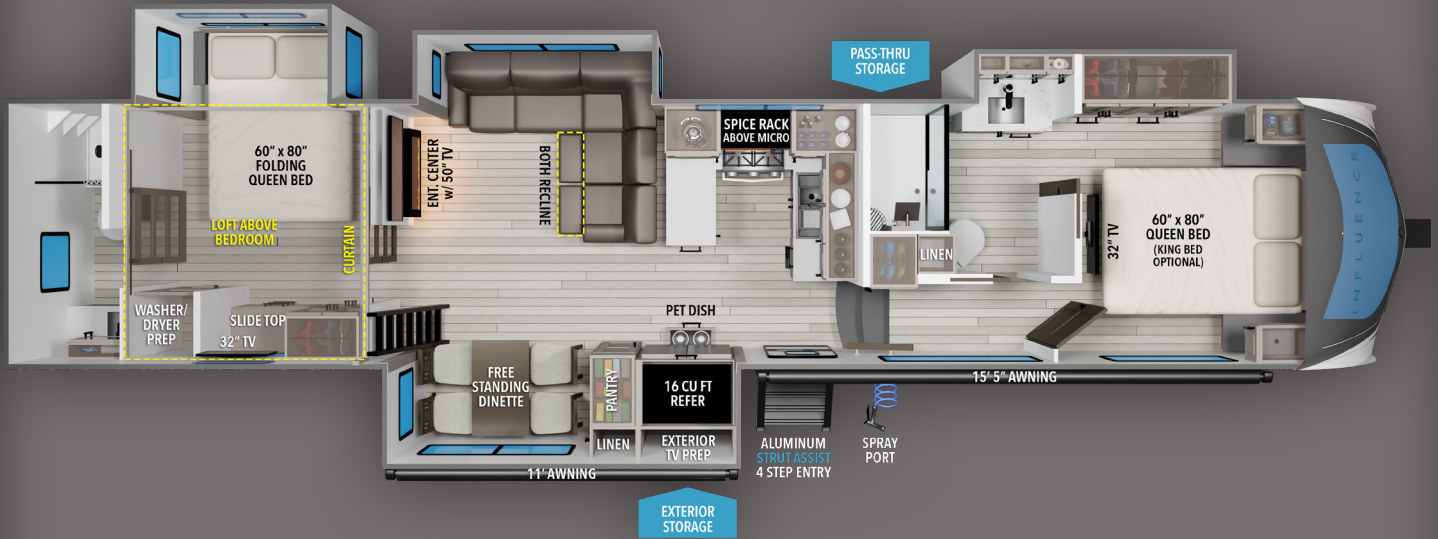

3804DS

INFLUENCE™

FEATURES

- ★ Two Full Bedrooms AND Bathrooms
- ★ Loft for Additional Sleeping and/or Storage Above Rear Bedroom
- ★ Large L-Shape Sofa w/ 2 Recliners and Space for Whole Family
- ★ Front Bedroom Windshield for Added Natural Light
- ★ Sunken Shower for Added Headroom
- ▶ MORryde CRE3000 Suspension
- ▶ Oversized 17.5" Wheels with Cooper H-Rated Tires
- ▶ Stealth A/C w/ Race Track Ducting
- ▶ 16 Cu Ft 12V Refer
- ▶ Electric Auto Leveling
- ▶ No Carpet in Slides or Upper Deck
- ▶ Linoleum in Slide Floors
- ▶ Smart Sink
- ▶ Evenflow Ductless Heating Vent System
- ▶ 6'6" Tall Interior Bedroom Height
- ▶ Unit Rated from Zero to 100 Degrees
- ▶ Roller Shade Window Coverings
- ▶ Rear Hitch w/ 5-pin Plug
- ▶ MORryde Strut Assist Entry Steps
- ▶ Electronics Docking Drawer
- ▶ Clothes Hamper in Main Bathroom
- ▶ Hair Accessory Drawer in Main Bathroom
- ▶ Custom Spice Rack Above Range
- ▶ Pet Friendly Throughout
- ▶ Upgraded Brass Plumbing Fittings

SPECIFICATIONS

UVW (lbs.)	TBD	Awning Size	15' 5" & 11'
Hitch Weight (lbs.)	TBD	Fresh Water (Gal.)	81
Exterior Length	42' 6"	Gray Water (Gal.)	106
Tire Size	17.5" H-Rated	Waste Water (Gal.)	106

GRAND DESIGN
RECREATIONAL VEHICLES

*R-Value Equivalent

UVW and Hitch Weights are based on the average weight of the standard build.

Because of our commitment to continuous product improvement, Grand Design Recreational Vehicles reserves the right to change components, standards, options, specifications, and materials without notice and at any time. Photos may show optional equipment which may not be included in the standard purchase price of the featured unit. Be sure to review current product details with your local dealer before purchasing.