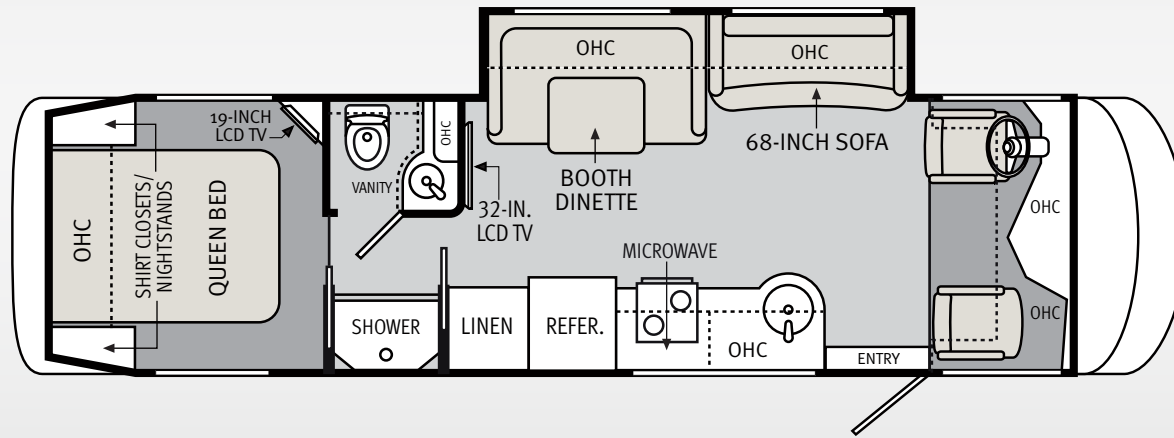

A B C

32PBS

A B C

35PBD

FLOORPLANS FOR LIVING.

Select from two floorplan designs in lengths of 32 and 35 feet, including a single and double-slide, along with multiple furniture options and configurations.