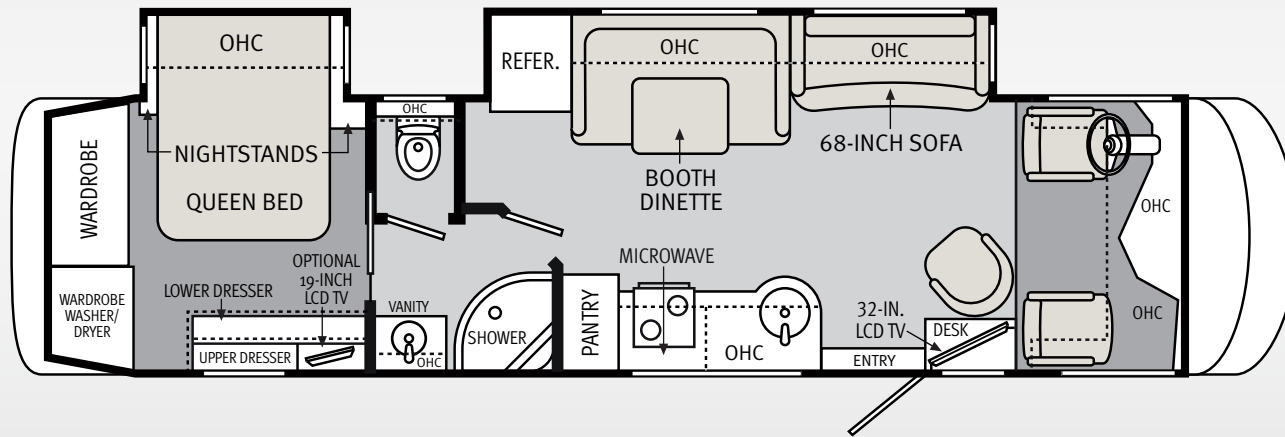

In the Vesta's bathroom, you'll find gorgeous tile flooring, a Corian® countertop with decorative backsplash, a roomy one-piece shower and plenty of storage. (Pictured: 35PBD)

Make yourself at home with a variety of dinette, recliner and sofa options, as well as amenities like a 32-inch LCD flatscreen TV, optional home theater system with DVD player and iPod® docking station. (Pictured: 35PBD)

A B C

32PBS

A B C

35PBD

FLOORPLANS FOR LIVING.

Select from two floorplan designs in lengths of 32 and 35 feet, including a single and double-slide, along with multiple furniture options and configurations.