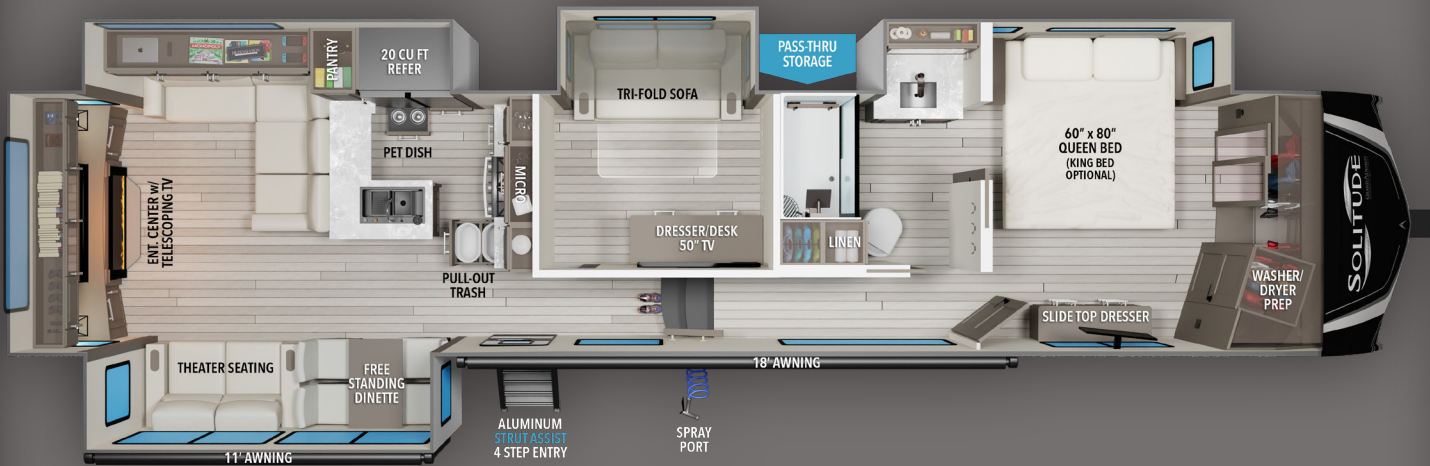

SOLITUDE

388MBS

FEATURES

- ★ Large L-Shape Sofa w/ 2 Recliners and Space for the Entire Family
- ★ Large Bonus Room with Trifold Sofa, Flip Up Bunk and Pull Out Desk
- ★ Large Bed/Bath Slide for Added Space in the Bedroom and Bathroom
- ★ Sunken Shower for Added Headroom
- ★ Huge Pass Through Basement Space for Ultimate Storage
- ★ Large Frameless Windows Throughout for Plenty of Natural Light
- ▶ MORryde Electric Power Cord Reel
- ▶ MORryde Pin Box
- ▶ MORryde CRE3000 Suspension
- ▶ 101" Wide-Body Drop-Frame Chassis
- ▶ Sunken Tub Shower w/ Seat
- ▶ Stealth 3+ A/C with Racetrack Ducting
- ▶ Insignia 24" Residential Range
- ▶ 6-Point Hydraulic Auto-Leveling System
- ▶ No carpet in slides or upper decks
- ▶ Minimum 5 USB Ports
- ▶ Linoleum in Slide Floors
- ▶ Massive Kitchen Pantry Storage
- ▶ EvenFlow Ductless Heating Vent System
- ▶ 6'6" Tall Interior Bedroom Height
- ▶ Unit Rated from Zero to 110 Degrees
- ▶ Roller Shade Window Coverings
- ▶ Hardwood Window Treatments
- ▶ Rear Hitch w/ 5-Pin Plug
- ▶ MORryde Strut Assist Entry Steps

SPECIFICATIONS

UVW (lbs.)	TBD	Awning Size	11' & 18'
Hitch Weight (lbs.)	TBD	Fresh Water (Gal.)	81
Exterior Length	42' 10"	Gray Water (Gal.)	106
Tire Size	17.5" H-Rated	Waste Water (Gal.)	53

GRAND DESIGN
RECREATIONAL VEHICLES