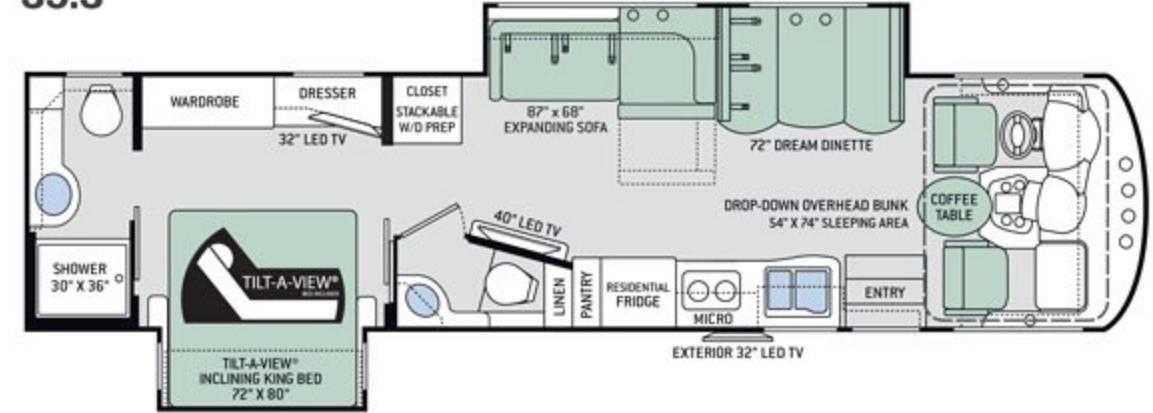

MIRAMAR[®]

BY THOR MOTOR COACH

Life is all about balance, and the Miramar strikes the perfect combination of luxury, functionality and style.

Floor Plans

34.2

35.3

35.2

37.1

Specifications

	34.2	35.2	35.3	37.1
Chassis	Ford	Ford	Ford	Ford
Gross Vehicle (GVWR)	22,000	22,000	22,000	24,000
Gross Combined (GCWR)	26,000	26,000	26,000	30,000
Wheel Base	242"	242"	242"	262"
Exterior Length (w/out ladder)	35'-10"	36'-10"	36'-10"	38'-9"
Exterior Height (w/AC)	12'-11"	12'-11"	12'-11"	12'-11"
Exterior Width (w/out mirrors)	101"	101"	101"	101"
Interior Height	84"	84"	84"	84"
Awning Size	20'	20' & 3'-8"	20'	15'
Fuel (gal)	80	80	80	80
LPG (lbs)	105	105	105	105
Fresh Water (gal)	100	100	100	100
Waste Water (gal)	40	40	40F-40R	40F-40R
Gray Water (gal)	43	40F-30R	40F-40R	40F-40R
Water Heater (gal)	6	6	6	10
Furnace (BTUs)	35,000	35,000	35,000	35,000
Exterior Storage Capacity (cu. ft.)	145 / 178*	180	190	216

INTERIOR OPTIONS

- Leatherette Inclining Theater Seating with Footrests (37.1)
- Electric Fireplace w/Remote Control (34.2, 35.3 & 37.1)

KITCHEN

- 11 cu. ft. Residential Refrigerator with Ice Maker
- 2-Burner Electric Induction Cooktop
- 30" Over-the-Range Convection Microwave Oven
- Solid Surface Sink Covers & Kitchen Countertops
- Under-Mount Double Bowl Sink
- Pantry
- 12-volt Attic Fan with Cover

BEDROOM & BATHROOM

- Denver Mattress® King Size Bed (34.2)
- Denver Mattress® King Size Bed with Tilt-A-View™ Inclining Bed Mechanism (35.2, 35.3 & 37.1)
- Designer Headboard, Bedspread & Pillow Shams
- Bunk Beds – Converts to Sofa or Closet (37.1)
- Foot Flush Porcelain Toilet
- Power Vent in Bathroom
- Stainless Steel Bathroom Sink
- Skylight in Shower
- Shower with Glass Door