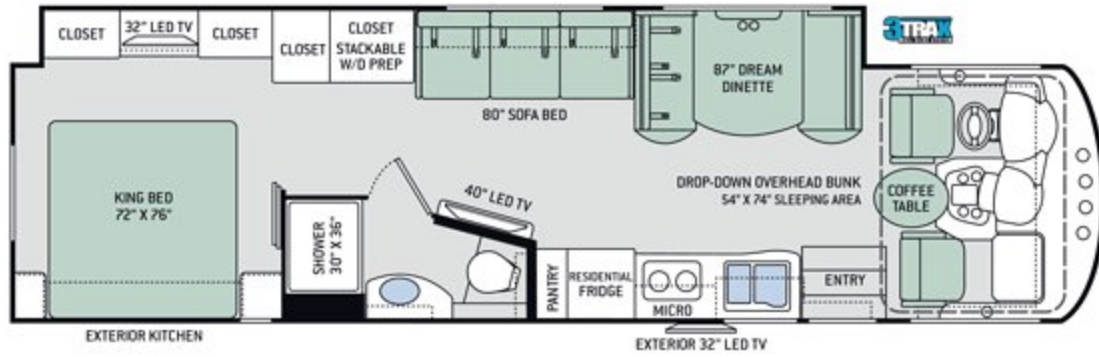

MIRAMAR[®]

BY THOR MOTOR COACH

Life is all about balance, and the Miramar strikes the perfect combination of luxury, functionality and style.

Floor Plans

34.2

35.3

35.2

37.1

Specifications

	34.2	35.2	35.3	37.1
Chassis	Ford	Ford	Ford	Ford
Gross Vehicle (GVWR)	22,000	22,000	22,000	24,000
Gross Combined (GCWR)	26,000	26,000	26,000	30,000
Wheel Base	242"	242"	242"	262"
Exterior Length (w/out ladder)	35'-10"	36'-10"	36'-10"	38'-9"
Exterior Height (w/AC)	12'-11"	12'-11"	12'-11"	12'-11"
Exterior Width (w/out mirrors)	101"	101"	101"	101"
Interior Height	84"	84"	84"	84"
Awning Size	20'	20' & 3'-8"	20'	15'
Fuel (gal)	80	80	80	80
LPG (lbs)	105	105	105	105
Fresh Water (gal)	100	100	100	100
Waste Water (gal)	40	40	40F-40R	40F-40R
Gray Water (gal)	43	40F-30R	40F-40R	40F-40R
Water Heater (gal)	6	6	6	10
Furnace (BTUs)	35,000	35,000	35,000	35,000
Exterior Storage Capacity (cu. ft.)	145 / 178*	180	190	216

INTERIOR OPTIONS

- Leatherette Inclining Theater Seating with Footrests (37.1)
- Electric Fireplace w/Remote Control (34.2, 35.3 & 37.1)

KITCHEN

- 11 cu. ft. Residential Refrigerator with Ice Maker
- 2-Burner Electric Induction Cooktop
- 30" Over-the-Range Convection Microwave Oven
- Solid Surface Sink Covers & Kitchen Countertops
- Under-Mount Double Bowl Sink
- Pantry
- 12-volt Attic Fan with Cover

BEDROOM & BATHROOM

- Denver Mattress® King Size Bed (34.2)
- Denver Mattress® King Size Bed with Tilt-A-View™ Inclining Bed Mechanism (35.2, 35.3 & 37.1)
- Designer Headboard, Bedspread & Pillow Shams
- Bunk Beds – Converts to Sofa or Closet (37.1)
- Foot Flush Porcelain Toilet
- Power Vent in Bathroom
- Stainless Steel Bathroom Sink
- Skylight in Shower
- Shower with Glass Door