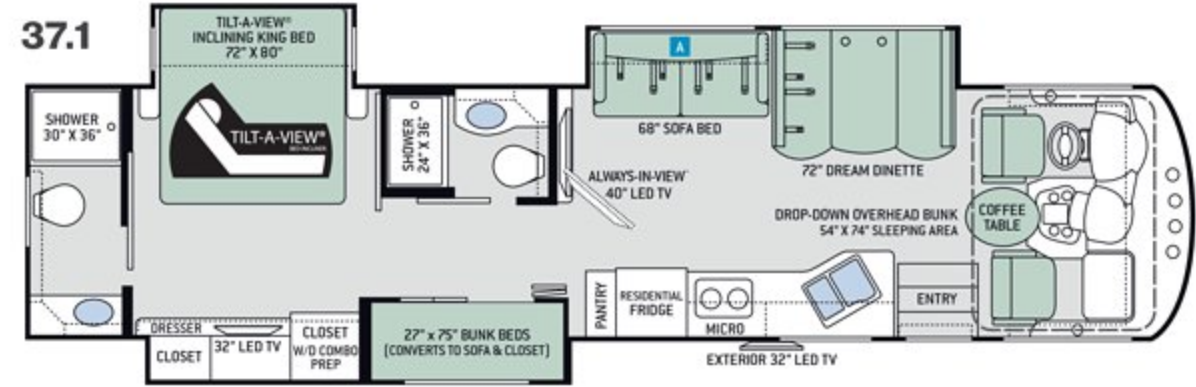

MIRAMAR[®]

BY THOR MOTOR COACH

Life is all about balance, and the Miramar strikes the perfect combination of luxury, functionality and style.

Floor Plans

34.2

35.3

35.2

37.1

Specifications

	34.2	35.2	35.3	37.1
Chassis	Ford	Ford	Ford	Ford
Gross Vehicle (GVWR)	22,000	22,000	22,000	24,000
Gross Combined (GCWR)	26,000	26,000	26,000	30,000
Wheel Base	242"	242"	242"	262"
Exterior Length (w/out ladder)	35'-10"	36'-10"	36'-10"	38'-9"
Exterior Height (w/AC)	12'-11"	12'-11"	12'-11"	12'-11"
Exterior Width (w/out mirrors)	101"	101"	101"	101"
Interior Height	84"	84"	84"	84"
Awning Size	20'	20' & 3'-8"	20'	15'
Fuel (gal)	80	80	80	80
LPG (lbs)	105	105	105	105
Fresh Water (gal)	100	100	100	100
Waste Water (gal)	40	40	40F-40R	40F-40R
Gray Water (gal)	43	40F-30R	40F-40R	40F-40R
Water Heater (gal)	6	6	6	10
Furnace (BTUs)	35,000	35,000	35,000	35,000
Exterior Storage Capacity (cu. ft.)	145 / 178*	180	190	216

BEDROOM & BATHROOM

- Denver Mattress® King Size Bed (34.2)
- Denver Mattress® King Size Bed with Tilt-A-View™ Inclining Bed Mechanism (35.2, 35.3 & 37.1)
- Designer Headboard, Bedspread & Pillow Shams
- Bunk Beds – Converts to Sofa or Closet (37.1)
- Foot Flush Porcelain Toilet
- Power Vent in Bathroom
- Stainless Steel Bathroom Sink
- Skylight in Shower
- Shower with Glass Door