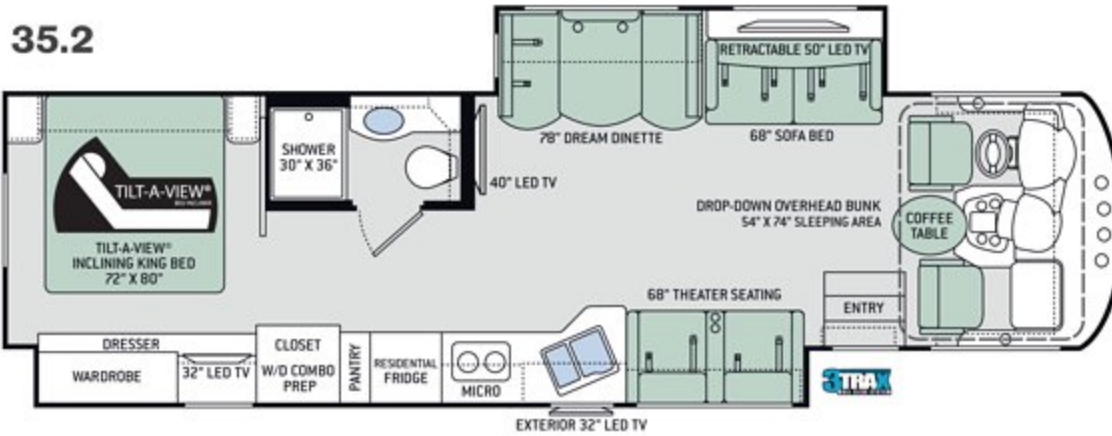

MIRAMAR[®]

BY THOR MOTOR COACH

Life is all about balance, and the Miramar strikes the perfect combination of luxury, functionality and style.

Floor Plans

34.2

35.3

35.2

37.1

Specifications

	34.2	35.2	35.3	37.1
Chassis	Ford	Ford	Ford	Ford
Gross Vehicle (GVWR)	22,000	22,000	22,000	24,000
Gross Combined (GCWR)	26,000	26,000	26,000	30,000
Wheel Base	242"	242"	242"	262"
Exterior Length (w/out ladder)	35'-10"	36'-10"	36'-10"	38'-9"
Exterior Height (w/AC)	12'-11"	12'-11"	12'-11"	12'-11"
Exterior Width (w/out mirrors)	101"	101"	101"	101"
Interior Height	84"	84"	84"	84"
Awning Size	20'	20' & 3'-8"	20'	15'
Fuel (gal)	80	80	80	80
LPG (lbs)	105	105	105	105
Fresh Water (gal)	100	100	100	100
Waste Water (gal)	40	40	40F-40R	40F-40R
Gray Water (gal)	43	40F-30R	40F-40R	40F-40R
Water Heater (gal)	6	6	6	10
Furnace (BTUs)	35,000	35,000	35,000	35,000
Exterior Storage Capacity (cu. ft.)	145 / 178*	180	190	216

INTERIOR OPTIONS

- Leatherette Inclining Theater Seating with Footrests (37.1)
- Electric Fireplace w/Remote Control (34.2, 35.3 & 37.1)

KITCHEN

- 11 cu. ft. Residential Refrigerator with Ice Maker
- 2-Burner Electric Induction Cooktop
- 30" Over-the-Range Convection Microwave Oven
- Solid Surface Sink Covers & Kitchen Countertops
- Under-Mount Double Bowl Sink
- Pantry
- 12-volt Attic Fan with Cover

BEDROOM & BATHROOM

- Denver Mattress® King Size Bed (34.2)
- Denver Mattress® King Size Bed with Tilt-A-View™ Inclining Bed Mechanism (35.2, 35.3 & 37.1)
- Designer Headboard, Bedspread & Pillow Shams
- Bunk Beds – Converts to Sofa or Closet (37.1)
- Foot Flush Porcelain Toilet
- Power Vent in Bathroom
- Stainless Steel Bathroom Sink
- Skylight in Shower
- Shower with Glass Door