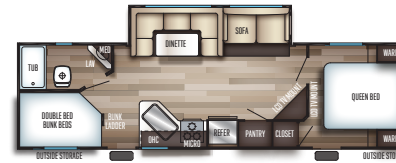

264CK

264DBH