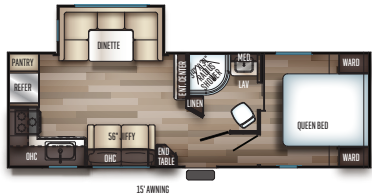

WOLF PUP WEST COAST FLOORPLANS & SPECS

16BHS

16FQ

17RP

18T0

	T16BHS	T16FQ	T17RP	T18T0
GVWR	3,930	3,937	5,701	5,610
HITCH WEIGHT (LBS.)	430	437	601	510
UVW (LBS.)	3,291	3,145	3,382	4,088
CCC (LBS.)	639	792	2,319	1,452
EXTERIOR LENGTH	22' 1"	22' 2"	20' 2"	22' 2"
EXTERIOR HEIGHT	9' 11"	9' 11"	9' 11"	10' 6"
EXTERIOR WIDTH	85"	85"	85"	85"
FRESH WATER (GAL.)	38	38	38	38
GRAY WATER (GAL.)	25	25	25	25
BLACK WATER (GAL.)	25	25	25	25
AWNING SIZE (FT)	10	10	10	10