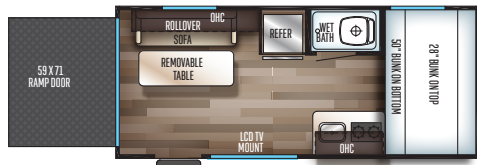

WOLF PUP WEST COAST FLOORPLANS & SPECS

17RP

18T0

	T16BHS	T16FQ	T17RP	T18T0
GVWR	3,930	3,937	5,701	5,610
HITCH WEIGHT (LBS.)	430	437	601	510
UVW (LBS.)	3,291	3,145	3,382	4,088
CCC (LBS.)	639	792	2,319	1,452
EXTERIOR LENGTH	22' 1"	22' 2"	20' 2"	22' 2"
EXTERIOR HEIGHT	9' 11"	9' 11"	9' 11"	10' 6"
EXTERIOR WIDTH	85"	85"	85"	85"
FRESH WATER (GAL.)	38	38	38	38
GRAY WATER (GAL.)	25	25	25	25
BLACK WATER (GAL.)	25	25	25	25
AWNING SIZE (FT)	10	10	10	10

CHEROKEE WEST COAST FLOORPLANS & SPECS

	251RK	264CK	264DBH	264L	274DBH	274RK	294BH
GVWR	7,761	7,794	TBA	7,966	7,705	9,720	11,103
HITCH WEIGHT (LBS.)	761	794	TBA	966	705	920	903
UVW (LBS.)	6,217	6,824	TBA	6,958	6,407	6,788	7,899
CCC (LBS.)	1,544	970	TBA	1,008	1,298	2,932	3,204
EXTERIOR LENGTH	29' 6"	32' 7"	TBA	32' 3"	32' 3"	33' 7"	36' 7"
EXTERIOR HEIGHT	11' 1"	11' 1"	TBA	11' 1"	11' 1"	11' 1"	11' 1"
EXTERIOR WIDTH	97"	97"	TBA	97"	97"	97"	97"
FRESH WATER (GAL.)	46	46	TBA	46	46	46	46
GRAY WATER (GAL.)	64	64	TBA	42	64	84	32
BLACK WATER (GAL.)	42	42	TBA	42	42	42	42
AWNING SIZE (FT)	15	15	TBA	15	15	15	15