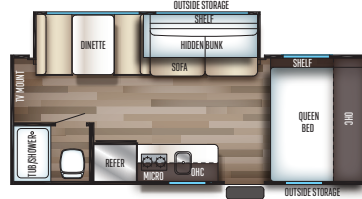

WOLF PUP WEST COAST FLOORPLANS & SPECS

16BHS

16FQ

17RP

18T0

	T16BHS	T16FQ	T17RP	T18T0
GVWR	3,930	3,937	5,701	5,610
HITCH WEIGHT (LBS.)	430	437	601	510
UVW (LBS.)	3,291	3,145	3,382	4,088
CCC (LBS.)	639	792	2,319	1,452
EXTERIOR LENGTH	22' 1"	22' 2"	20' 2"	22' 2"
EXTERIOR HEIGHT	9' 11"	9' 11"	9' 11"	10' 6"
EXTERIOR WIDTH	85"	85"	85"	85"
FRESH WATER (GAL.)	38	38	38	38
GRAY WATER (GAL.)	25	25	25	25
BLACK WATER (GAL.)	25	25	25	25
AWNING SIZE (FT)	10	10	10	10