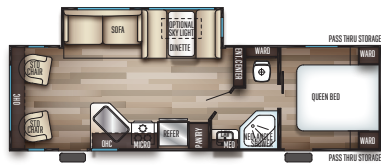

WOLF PUP WEST COAST FLOORPLANS & SPECS

18T0

	T16BHS	T16FQ	T17RP	T18T0
GVWR	3,930	3,937	5,701	5,610
HITCH WEIGHT (LBS.)	430	437	601	510
UVW (LBS.)	3,291	3,145	3,382	4,088
CCC (LBS.)	639	792	2,319	1,452
EXTERIOR LENGTH	22' 1"	22' 2"	20' 2"	22' 2"
EXTERIOR HEIGHT	9' 11"	9' 11"	9' 11"	10' 6"
EXTERIOR WIDTH	85"	85"	85"	85"
FRESH WATER (GAL.)	38	38	38	38
GRAY WATER (GAL.)	25	25	25	25
BLACK WATER (GAL.)	25	25	25	25
AWNING SIZE (FT)	10	10	10	10

251RK

264L

CHEROKEE WEST COAST FLOORPLANS & SPECS

	251RK	264CK	264DBH	264L	274DBH	274RK	294BH
GVWR	7,761	7,794	TBA	7,966	7,705	9,720	11,103
HITCH WEIGHT (LBS.)	761	794	TBA	966	705	920	903
UVW (LBS.)	6,217	6,824	TBA	6,958	6,407	6,788	7,899
CCC (LBS.)	1,544	970	TBA	1,008	1,298	2,932	3,204
EXTERIOR LENGTH	29' 6"	32' 7"	TBA	32' 3"	32' 3"	33' 7"	36' 7"
EXTERIOR HEIGHT	11' 1"	11' 1"	TBA	11' 1"	11' 1"	11' 1"	11' 1"
EXTERIOR WIDTH	97"	97"	TBA	97"	97"	97"	97"
FRESH WATER (GAL.)	46	46	TBA	46	46	46	46
GRAY WATER (GAL.)	64	64	TBA	42	64	84	32
BLACK WATER (GAL.)	42	42	TBA	42	42	42	42
AWNING SIZE (FT)	15	15	TBA	15	15	15	15