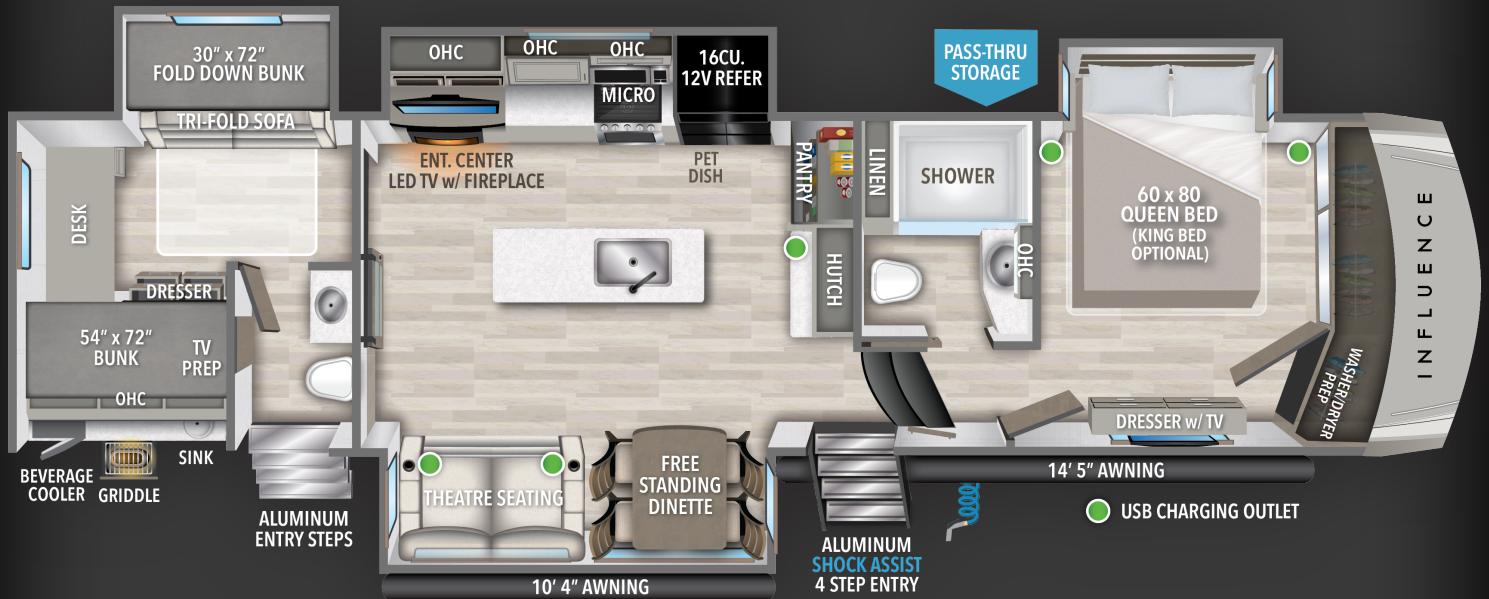

4003BH

INFLUENCE™

FEATURES

- ★ Sleeps 8
- ★ Huge Outdoor Kitchen
- ★ Entertainment Center with Fireplace
- ★ Separate Half Bath for Bunkroom
- ★ Built in Desk and Dresser in Bunkroom
- ★ Sunken Shower for Added Headroom
- ▶ MORryde CRE3000 Suspension
- ▶ Oversized 17.5" Wheels with Cooper H-Rated Tires
- ▶ Stealth A/C w/ Race Track Ducting
- ▶ 16 Cu Ft 12V Refer
- ▶ Electric Auto Leveling
- ▶ No Carpet in Slides or Upper Deck
- ▶ Linoleum in Slide Floors
- ▶ Huge Kitchen Pantry Storage
- ▶ Evenflow Ductless Heating Vent System
- ▶ 6'6" Tall Interior Bedroom Height
- ▶ Unit Rated from Zero to 100 Degrees
- ▶ Roller Shade Window Coverings
- ▶ Rear Hitch w/ 5-pin Plug
- ▶ MORryde Entry Steps
- ▶ Pet Friendly

SPECIFICATIONS

| | | | |
|---------------------|---------------|--------------------|-----------------|
| UVW (lbs.) | 14,798 | Awning Size | 14' 5" & 10' 4" |
| Hitch Weight (lbs.) | 2,728 | Fresh Water (Gal.) | 81 |
| Exterior Length | 40' 3" | Gray Water (Gal.) | 106 |
| Tire Size | 17.5" H-Rated | Waste Water (Gal.) | 106 |