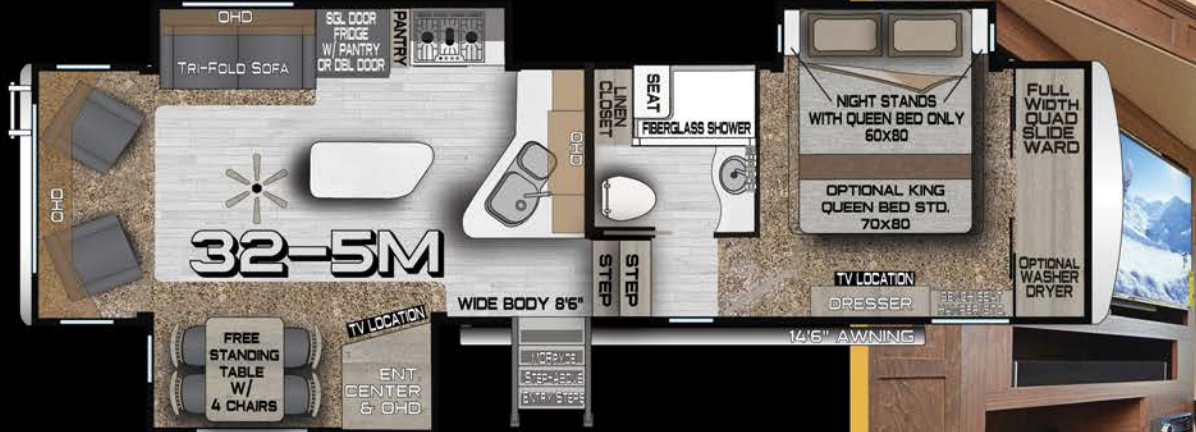

ARCTIC FOX GRANDE RONDE 5TH WHEELS