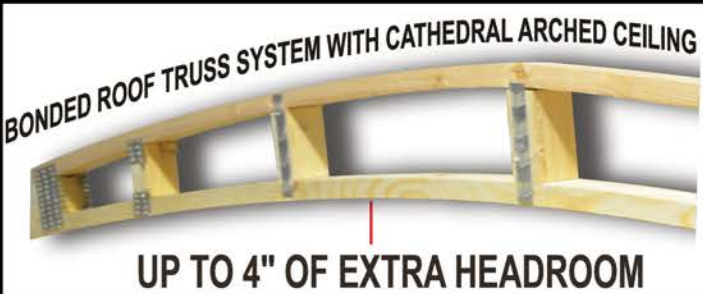

BONDED ROOF TRUSS/ FULL WALK-ON ROOF

The Northwood Bonded Roof Truss System bonds all the components of the roof structure together as a unit. The ceiling, trusses and roof plywood are unified in a bonded system that gives superior load distribution and maximum load bearing capacity.