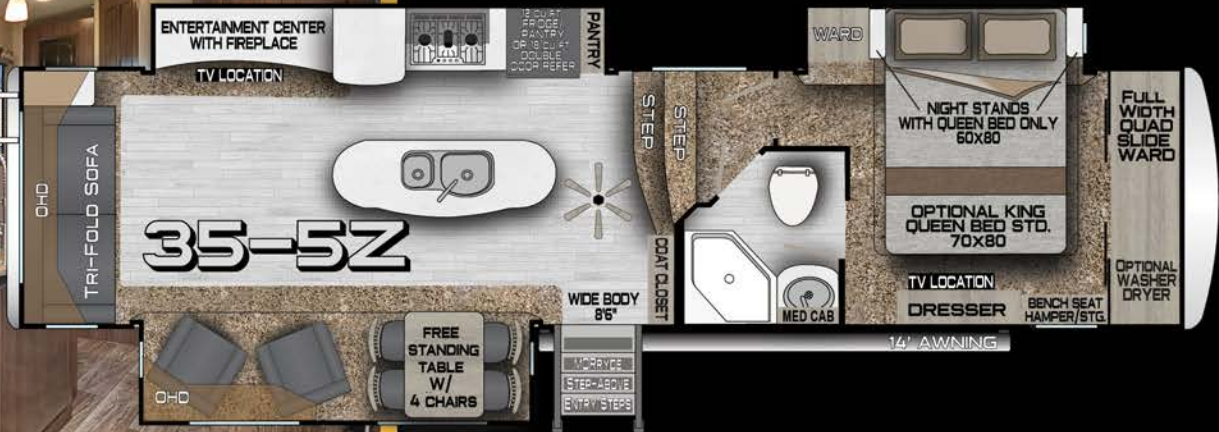

35-5Z WINDSWEPT SERENITY
*OPTIONAL FIREPLACE SHOWN