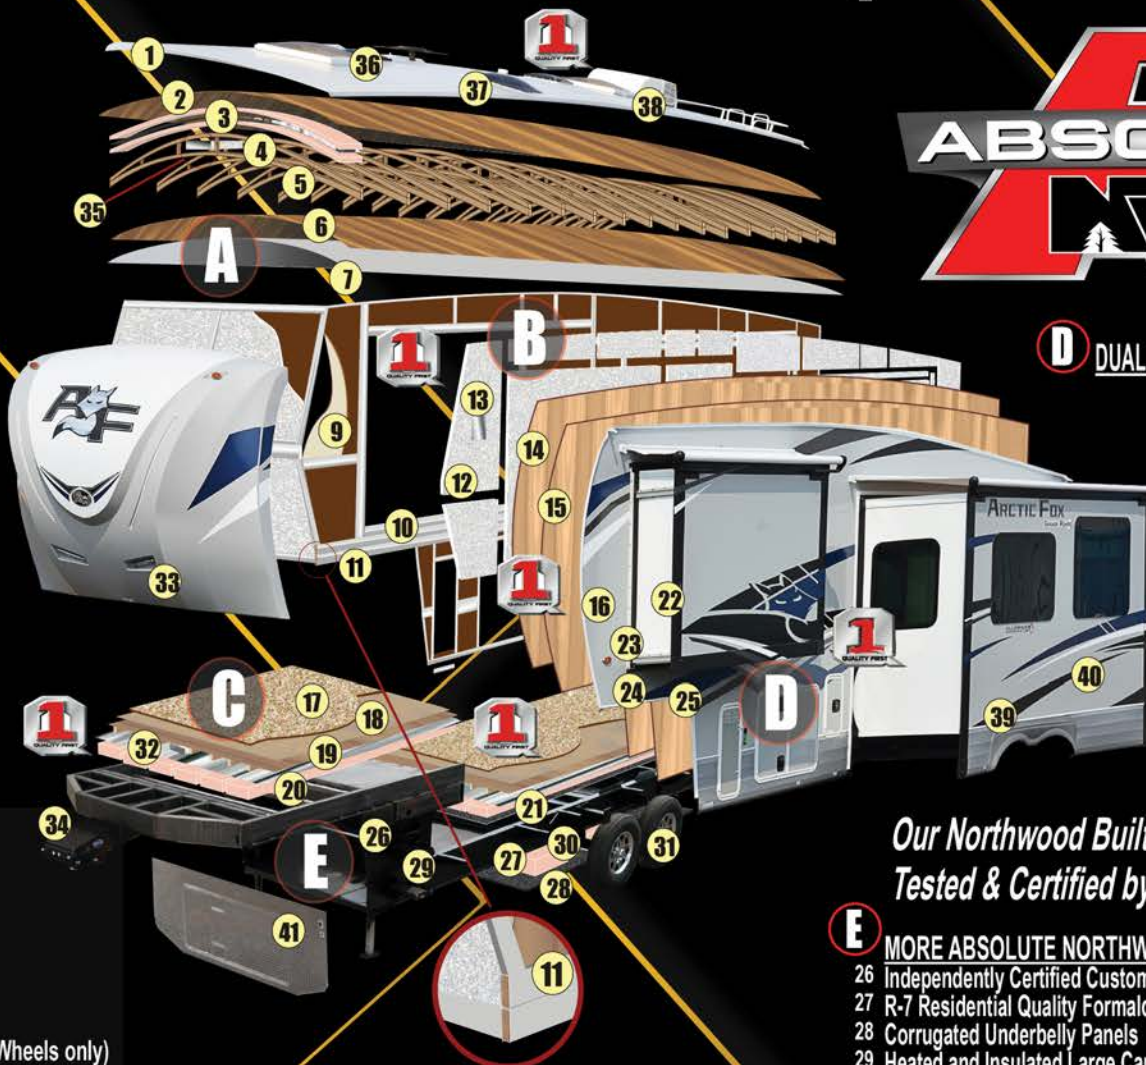

CHASSIS

Custom Built, Independently Tested & Certified

CABINETS

Wall & Ceiling Mounted, Face Frame Construction

INSULATION

A True 4 Season Coach

D DUAL RACK & PINION RAM MAIN SLIDE ROOM

- 22 White Accent Fiberglass Finish on Slide Out Side Wall
- 23 4 Seal System
- 24 w/Inner & Outer Bulb Seal ...including Wiper Seal
- 25 Continual Seal in Any Position ...and Outer Bulb Seals