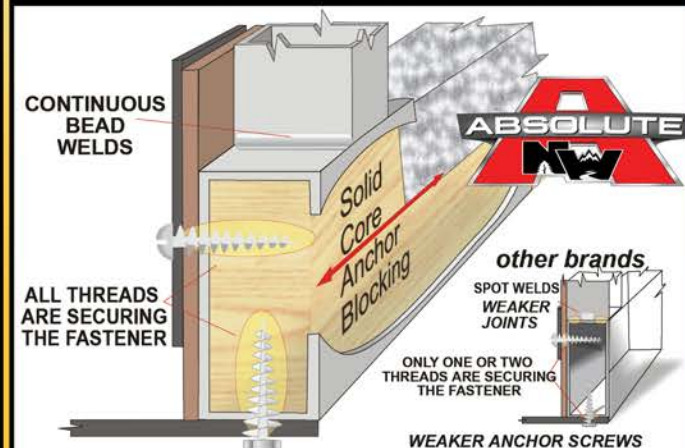

Now that's an **ABSOLUTE** Quality Superstructure!